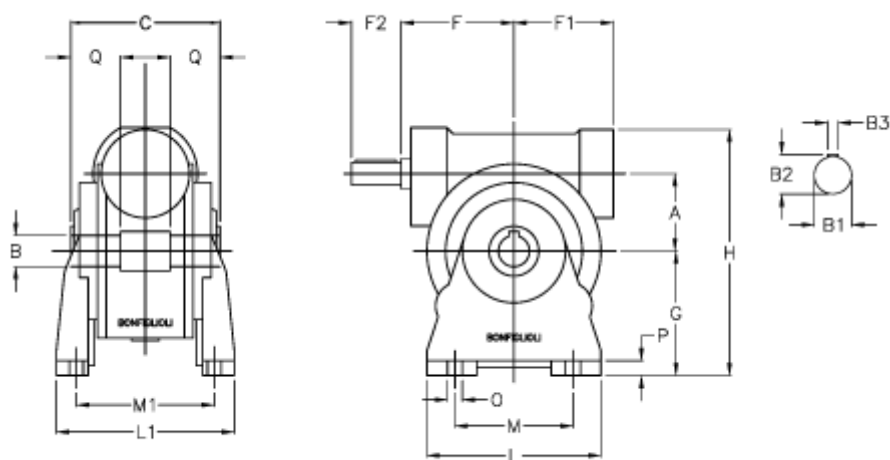

Article number: 3901185040200

Description: Worm gear with solid input shaft  
VF 185A-40-HS

## Measures

a	= 185.4	F1	= 205	P	= 22
B	= 60	g	= 254	Q	= 65.0
B1 E7	= 40	H	= 521		
B2	= 43.0	L	= 360		
B3 H9	= 12	L1	= 320		
C	= 190	m	= 270		
Description	= VF 185A-xx-HS	M1	= 251.0		
F	= 214.5	O	= 22.0		